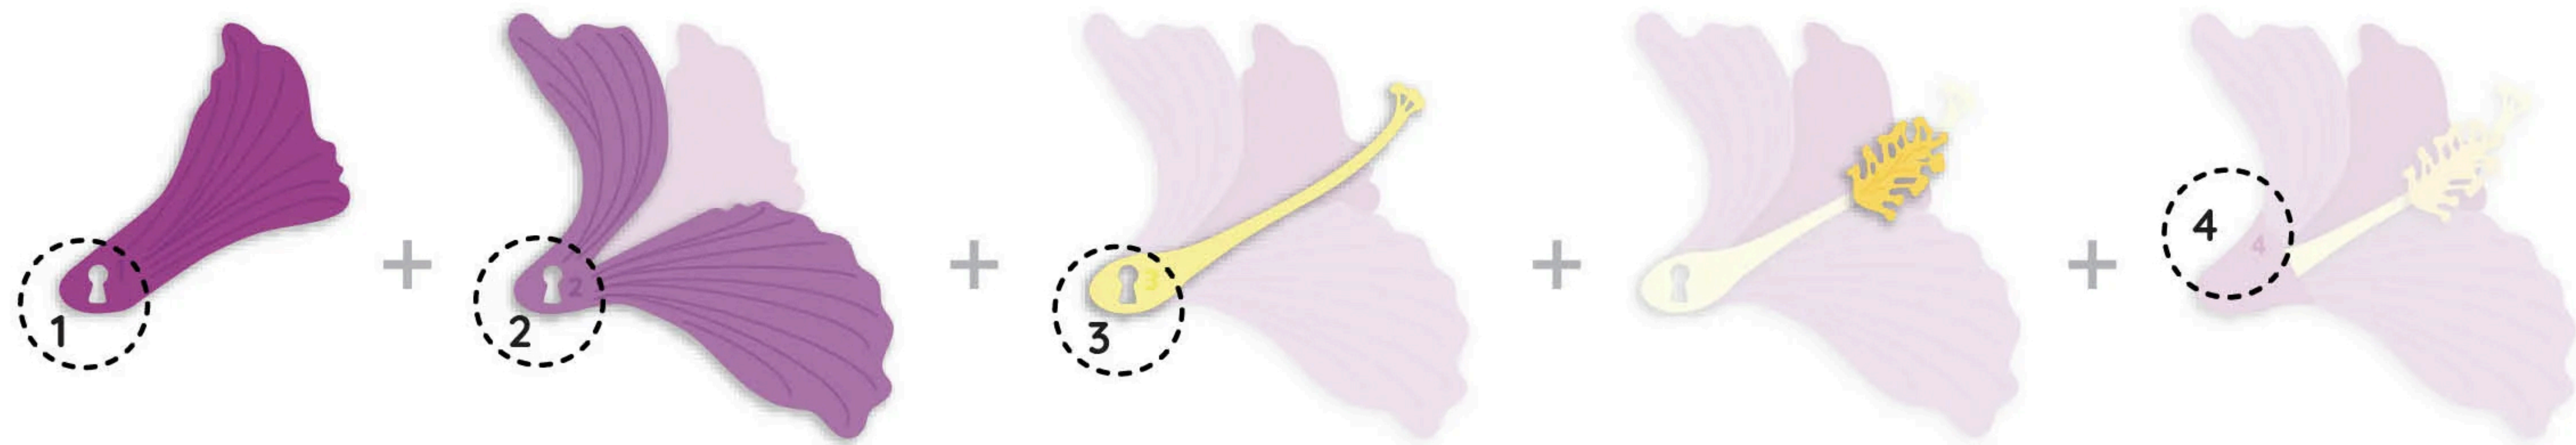

**Craft-A-Flower:**  
Hibiscus Layering Die Set  
**LAYERING GUIDE**

**Inks:**

- Iceberg
- Eastern Sky
- Ultramarine
- Soft Lilac
- Lavender Fields
- Deep Iris
- Midnight Violet
- Citrus Burst
- Warm Sunshine

\*50% actual size