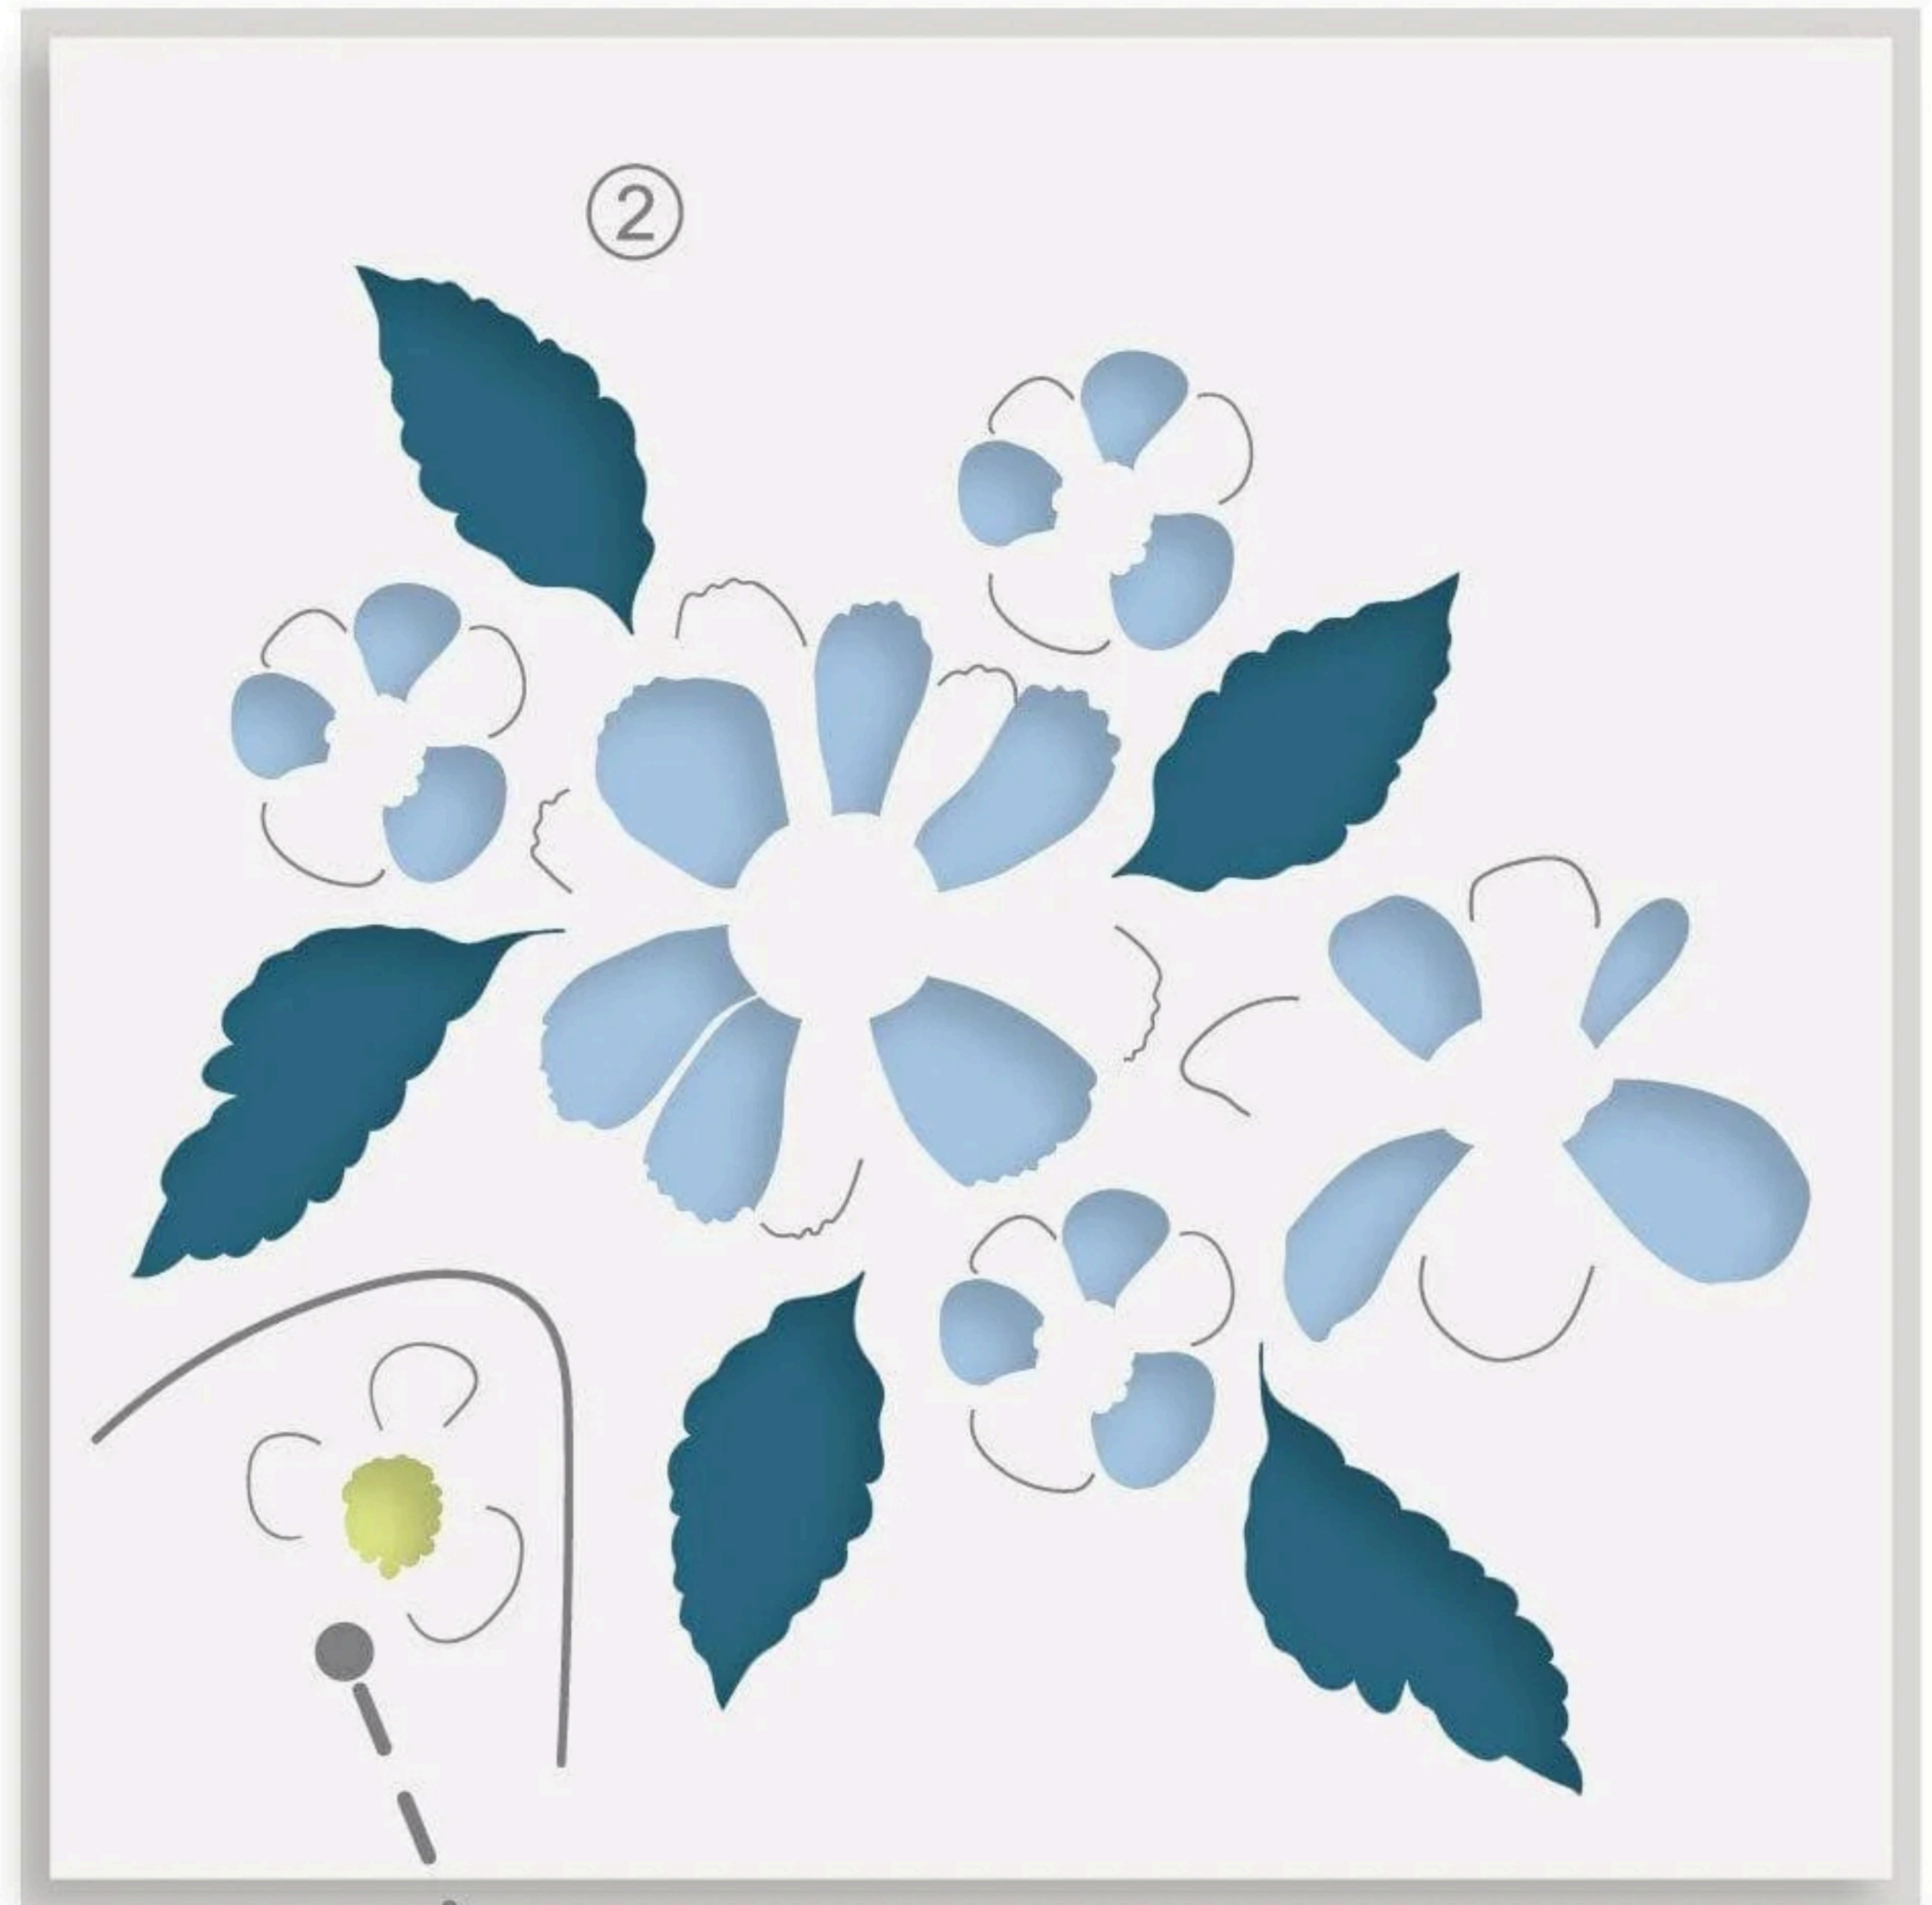

Dynamic Duo:
Floral Whimsy Stamp & Stencil Set
LAYERING GUIDE

+

This area needs to be inked three times in order to cover all three small flower centers.

Stamp Set

- Inks:**
- Obsidian
 - Blueberry
 - Iceberg
 - Desert Night
 - Limeade
 - Lime

*50% actual size