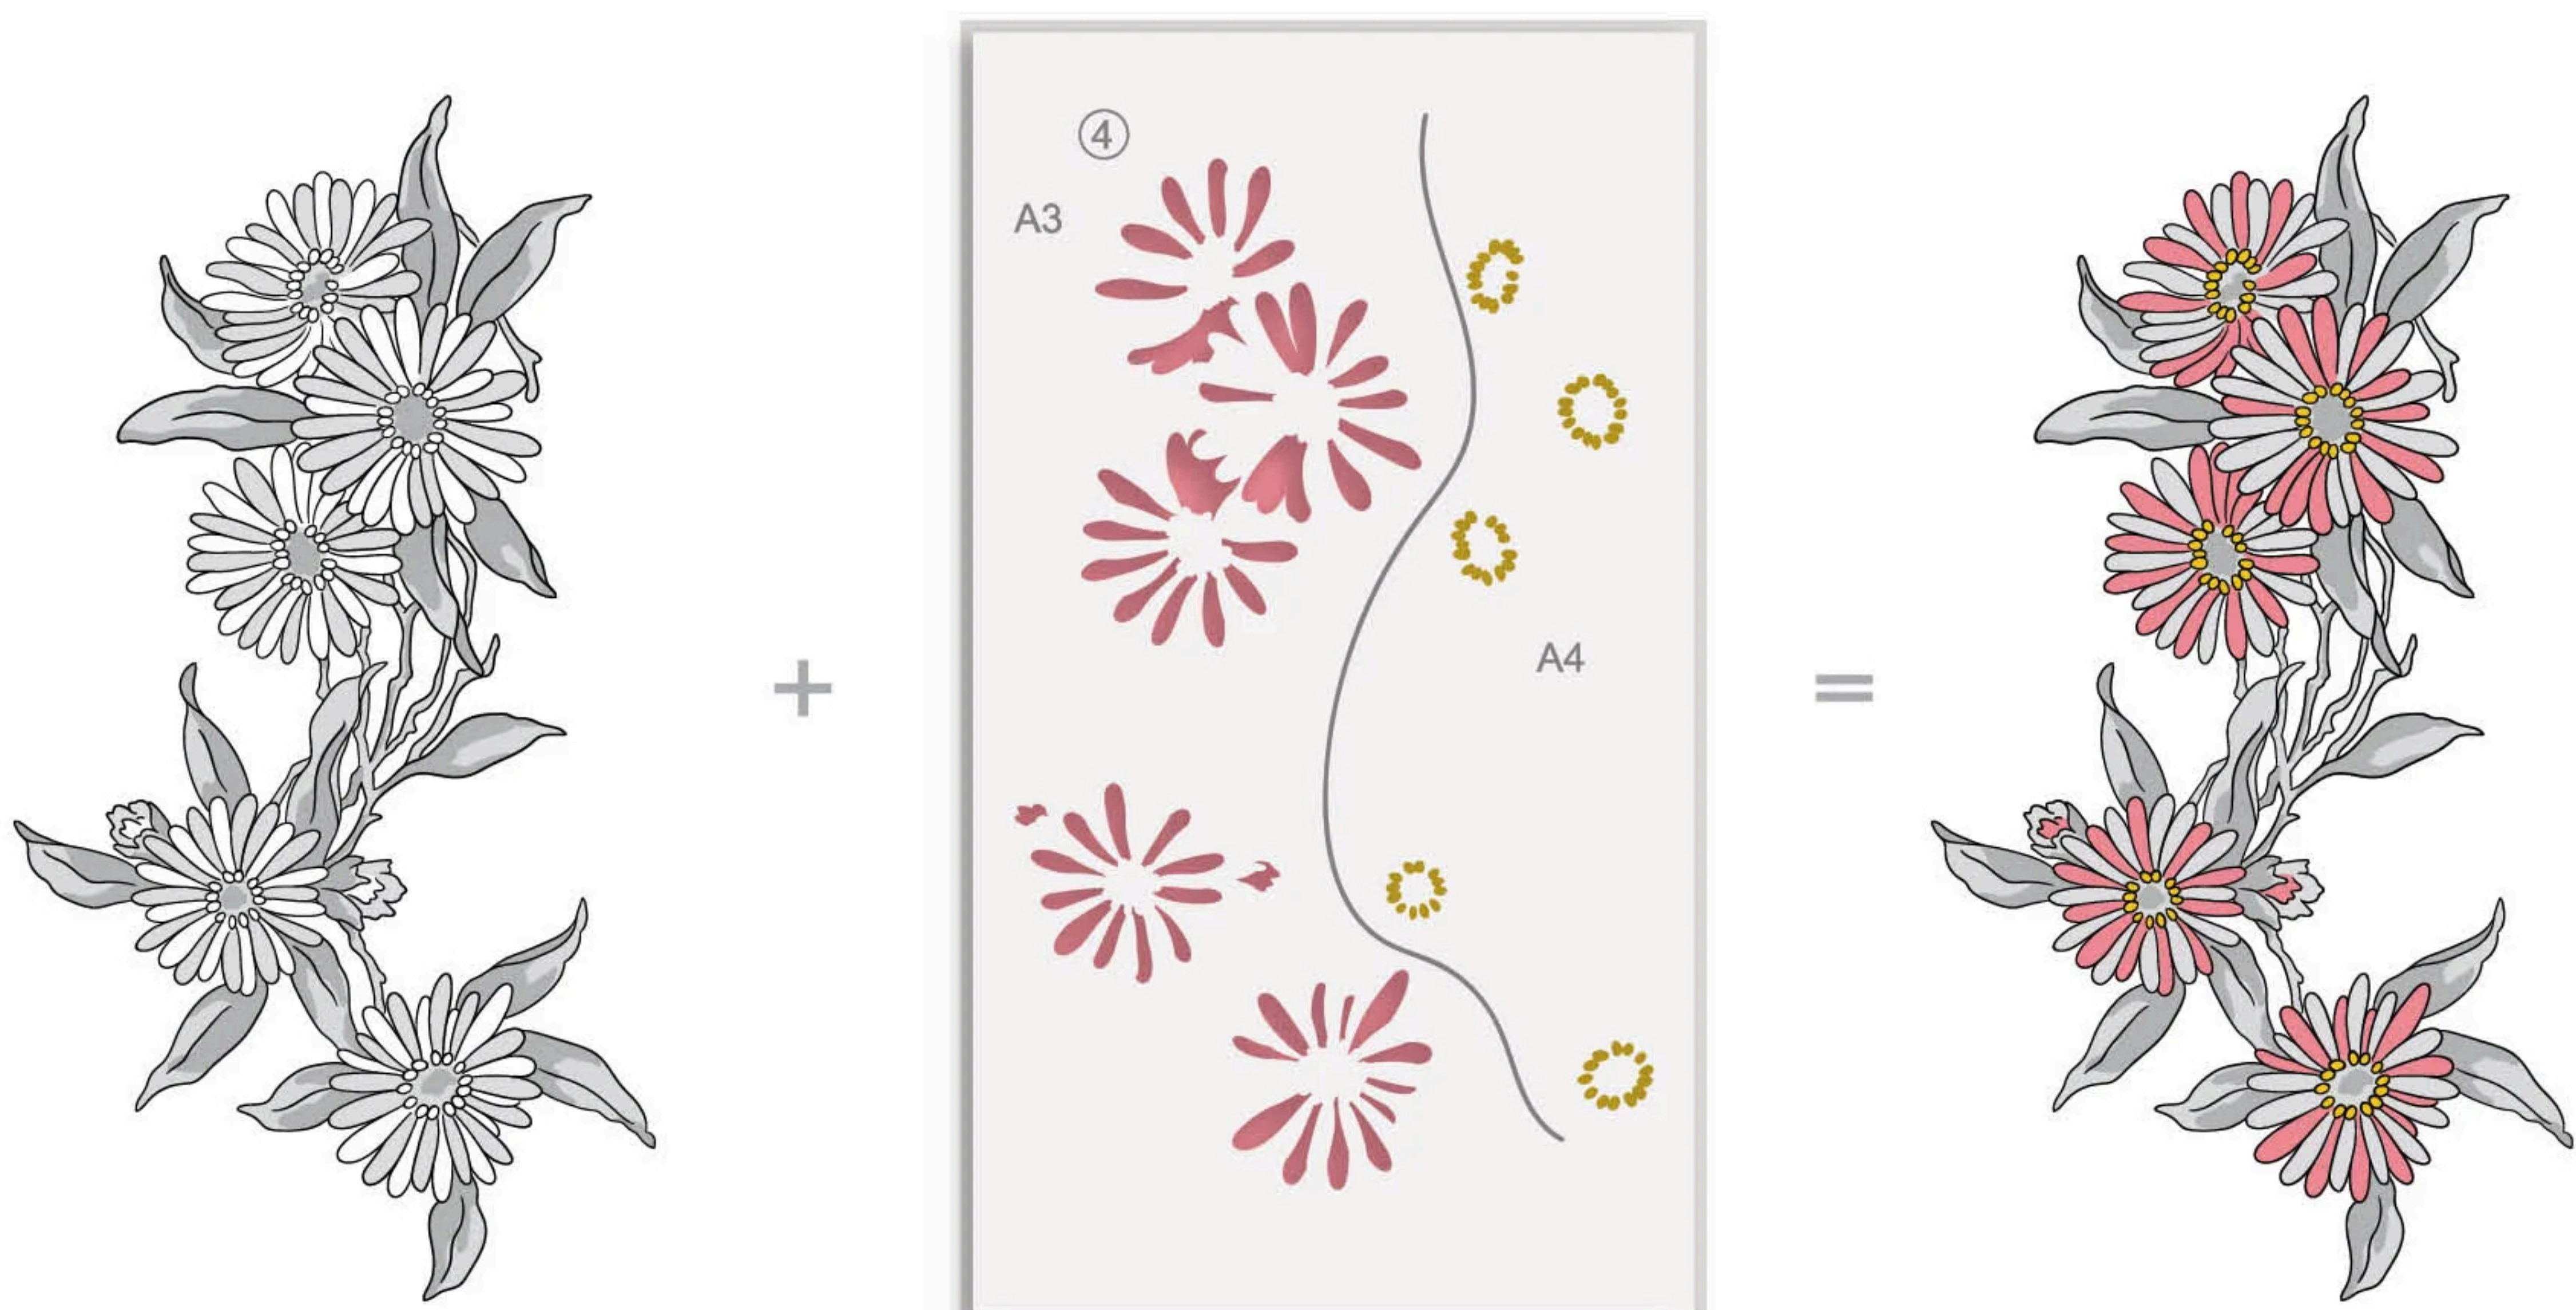

Build-A-Garden: Daisy Crown
Stamp & Stencil Set

LAYERING GUIDE

Inks:

- Obsidian
- Eucalyptus
- Forest Fern
- Pink Pearl
- Coral Bliss
- Honey Drizzle

Stamp Set

+

=

+

=

*35% actual size

Page 1 of 3

LAYERING GUIDE

*35% actual size
Page 2 of 3

Build-A-Garden: Daisy Crown
Stamp & Stencil Set

LAYERING GUIDE

Inks: