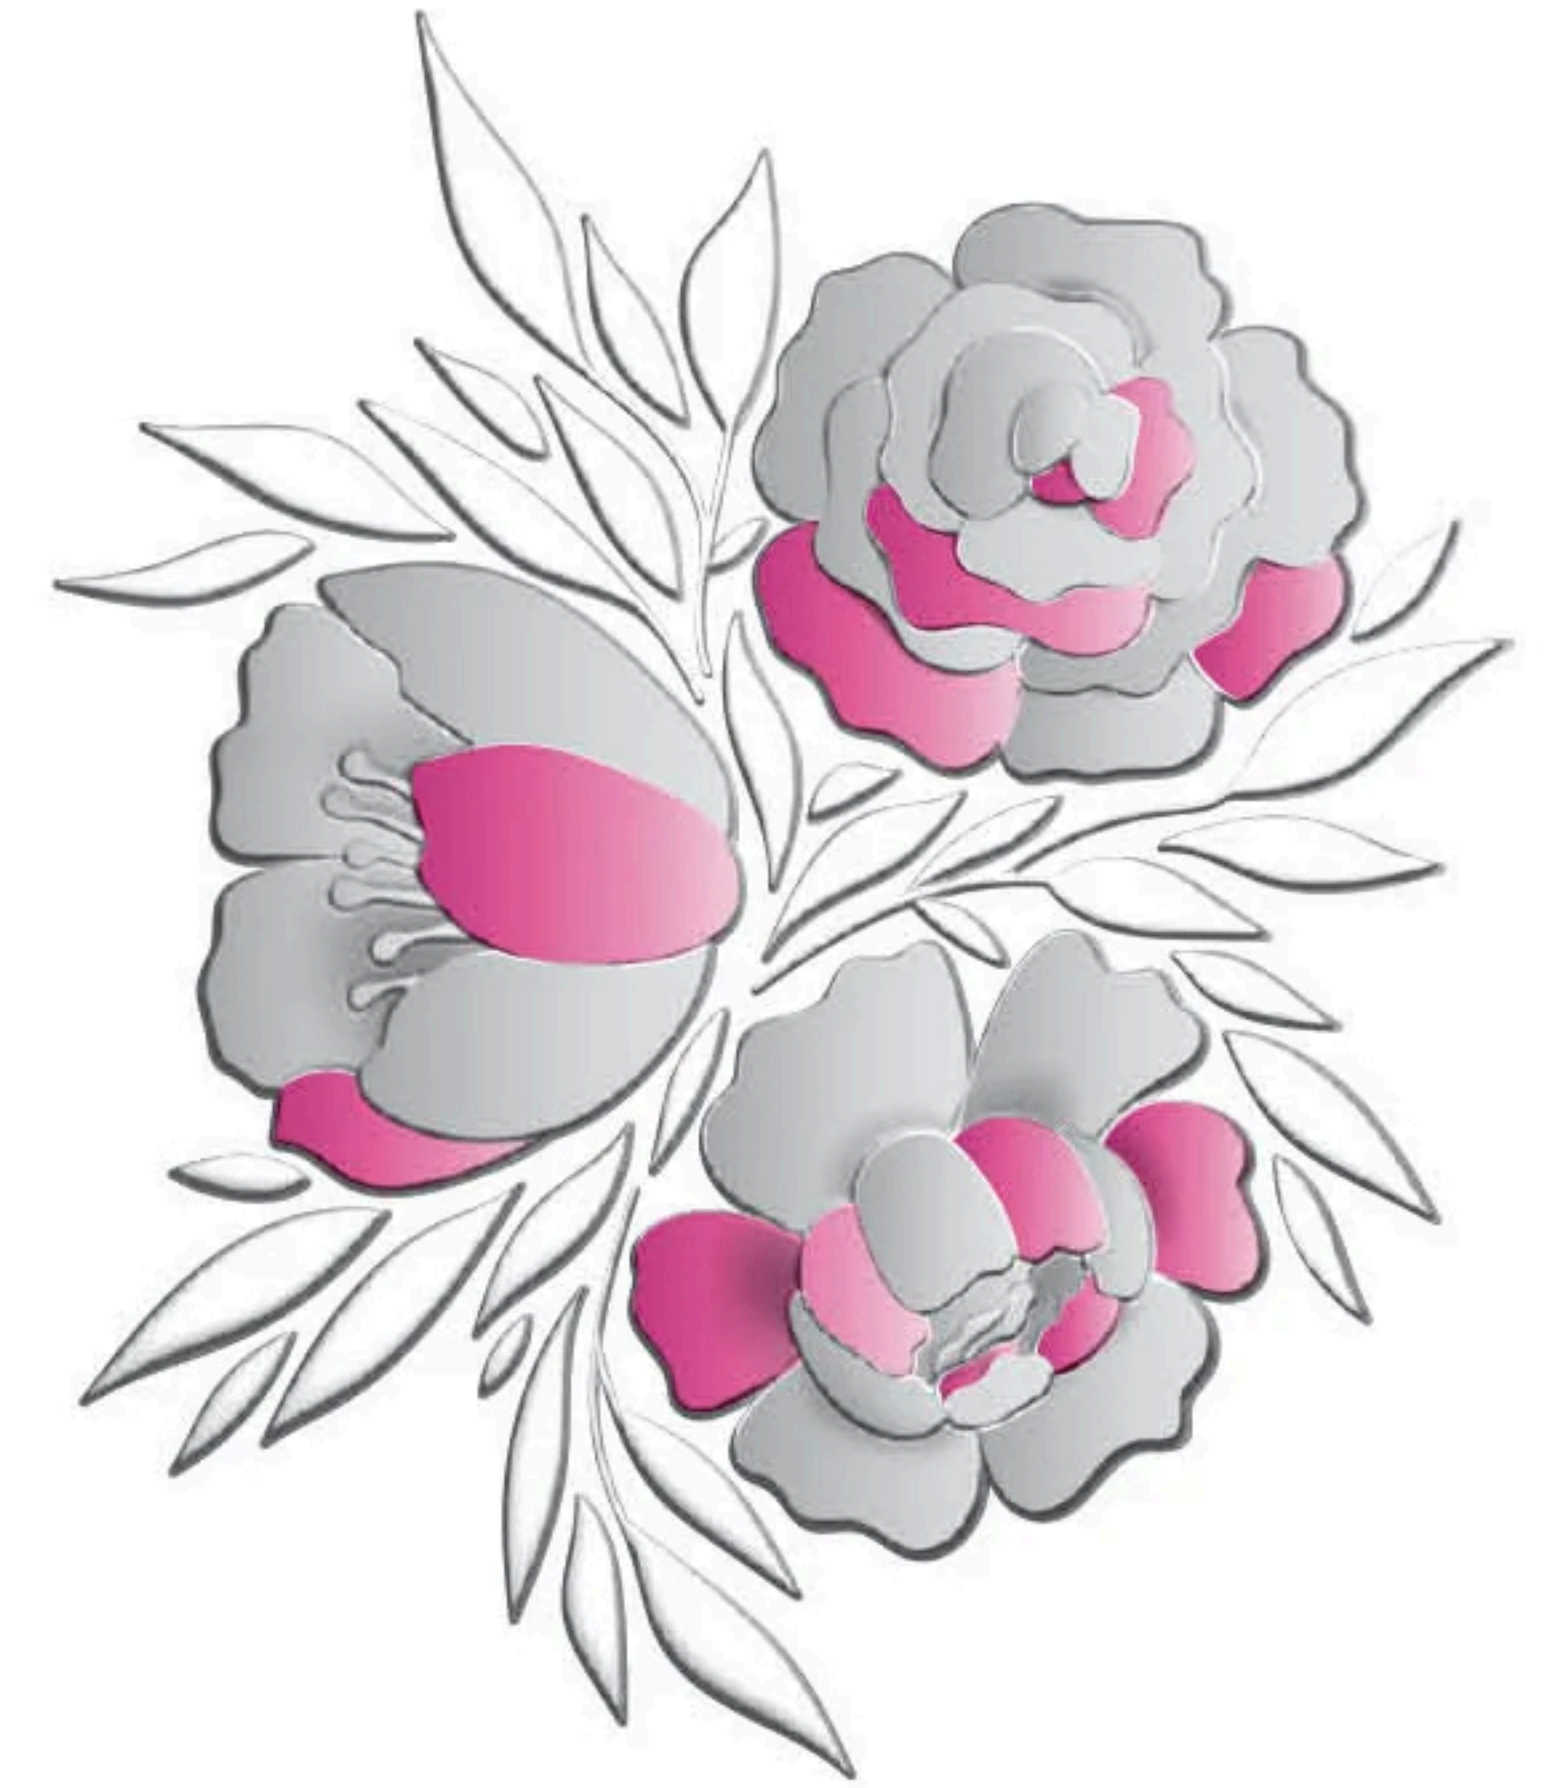

Whimsy Motif
Embossing Folder + Stencil Set (4 in 1)
LAYERING GUIDE

+

=

+

=