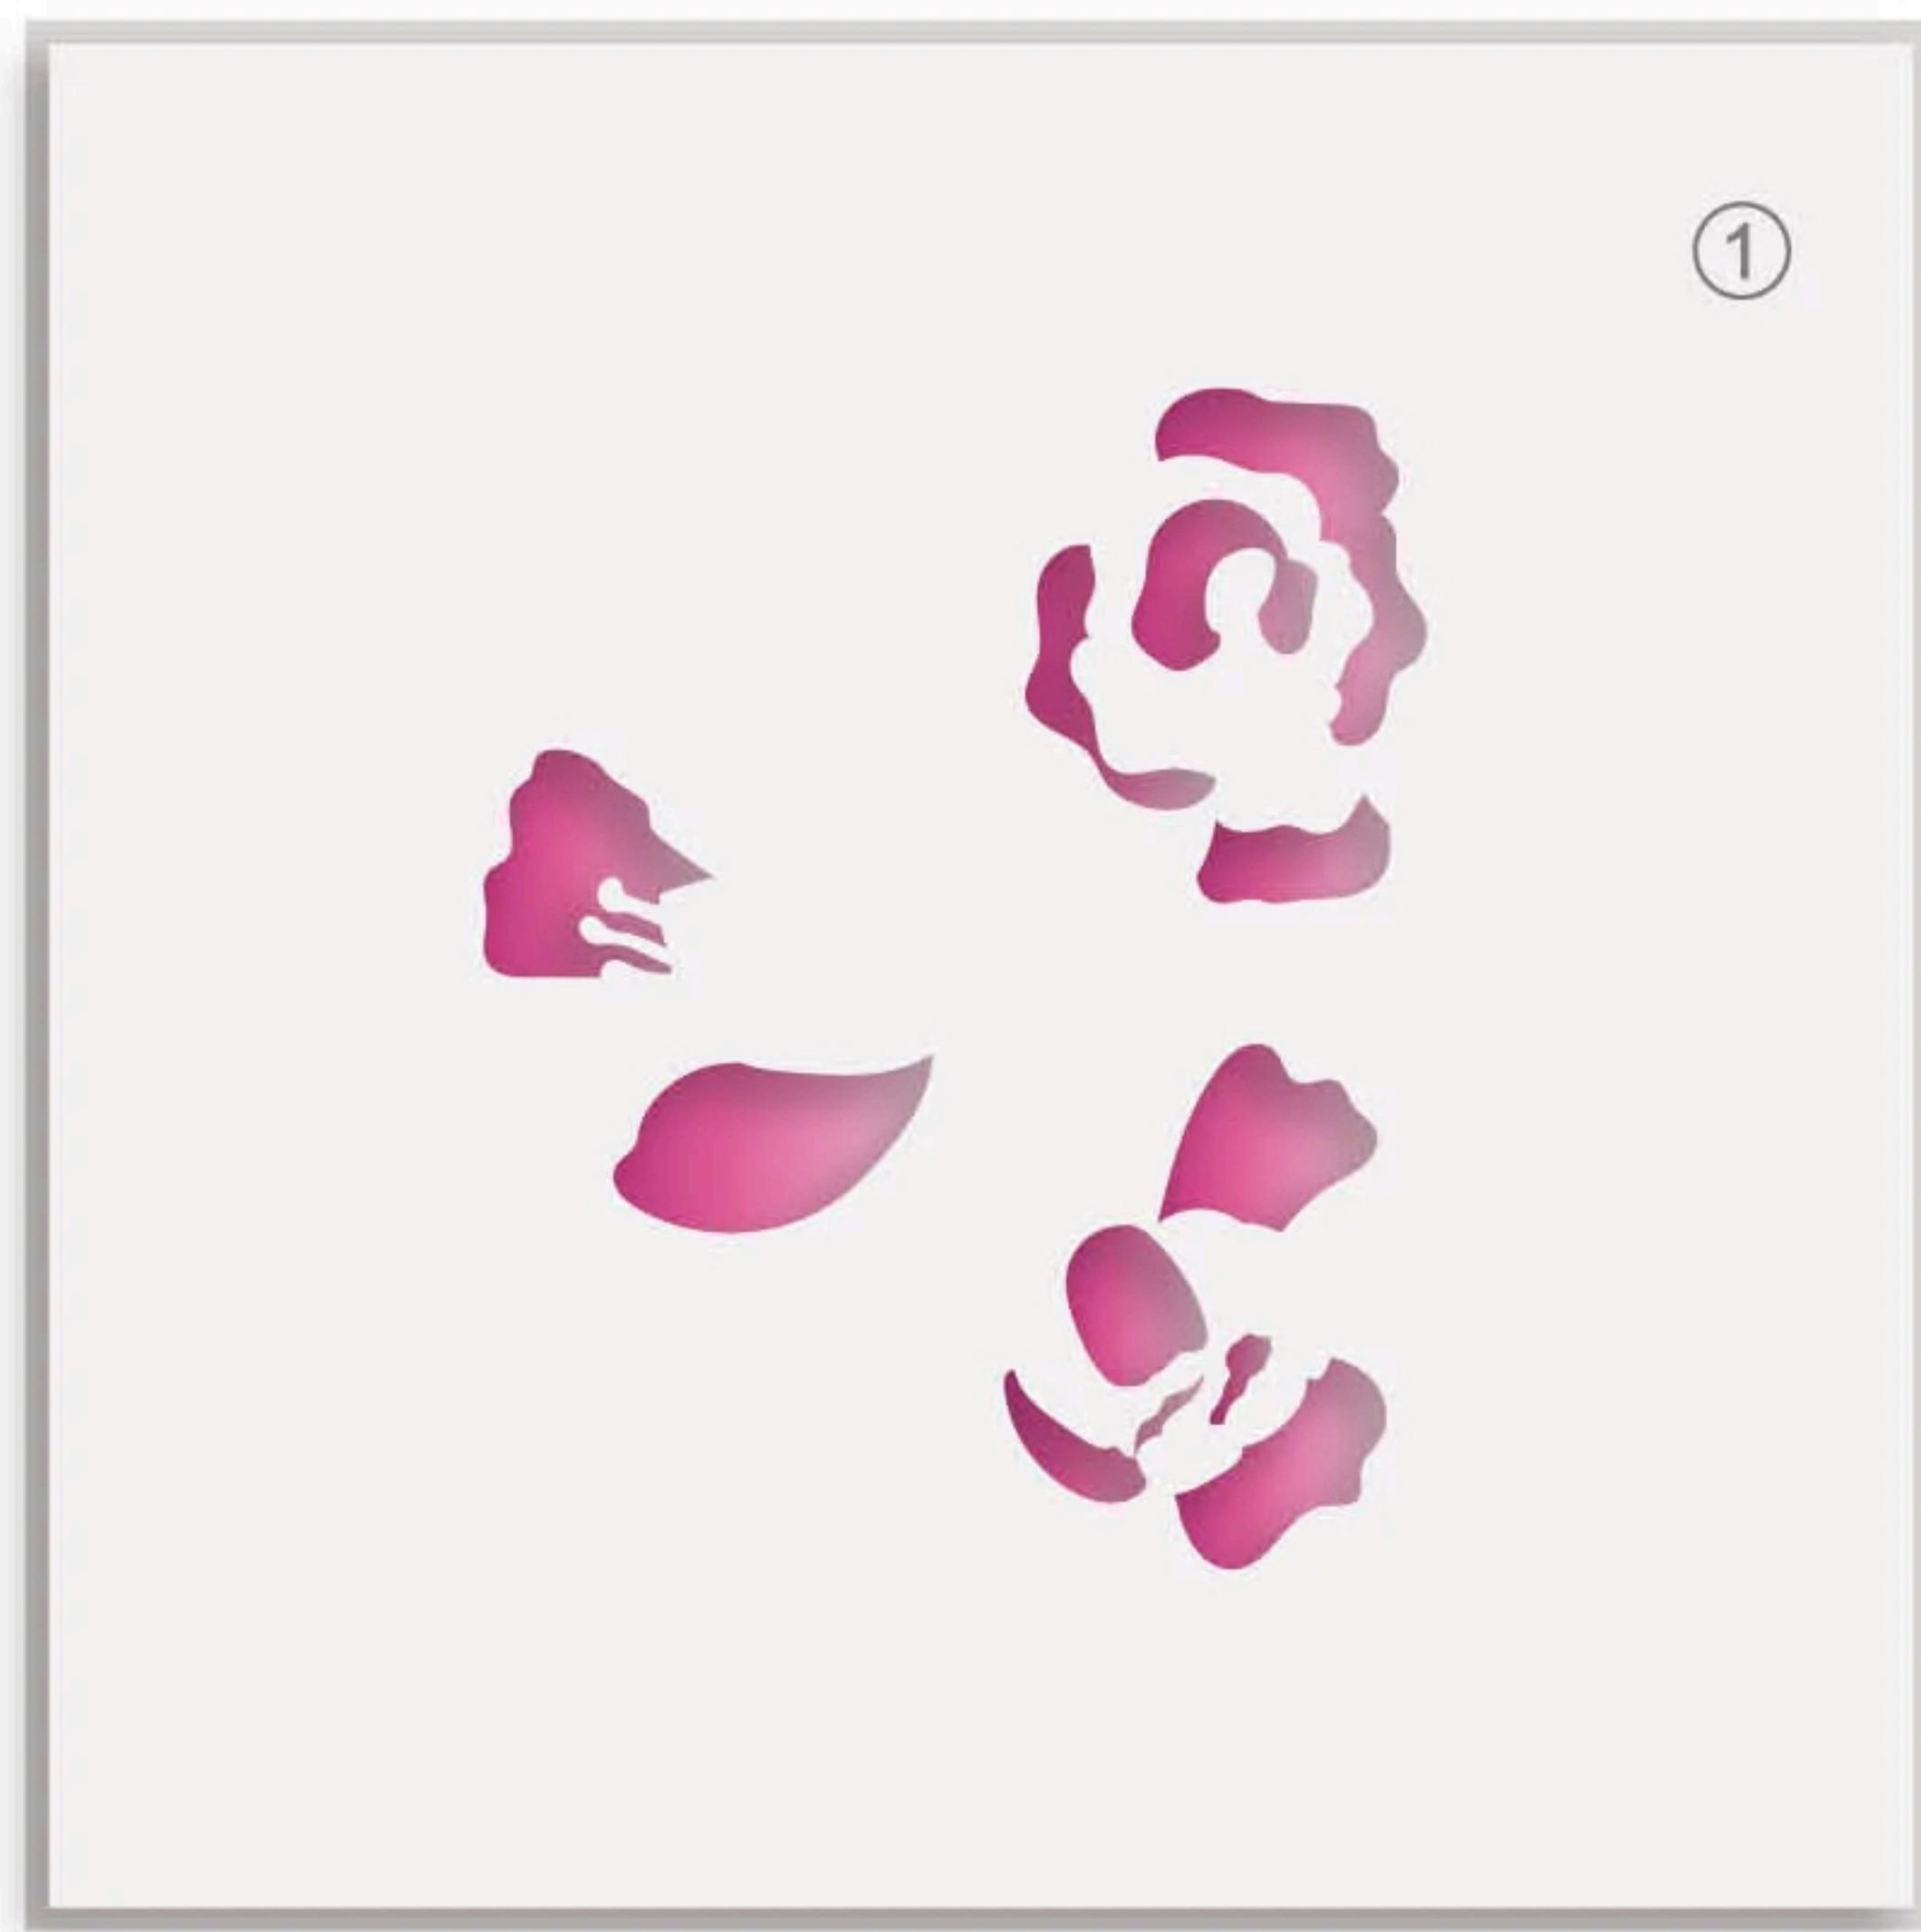

**Whimsy Motif**  
Embossing Folder + Stencil Set (4 in 1)  
**LAYERING GUIDE**

**Inks:**

- |   |                |  |        |
|---|----------------|--|--------|
|  | Pink Diamond   |  | Bamboo |
|  | Pinkalicious   |  | Parrot |
|  | Rubellite      |  | Olive  |
|  | Razzleberry    |  | Moss   |
|  | Caramel Toffee |  |        |

3D Embossing Folder

+

=

+

=

\*43% actual size

Page 1 of 2

**Whimsy Motif**  
Embossing Folder + Stencil Set (4 in 1)  
**LAYERING GUIDE**