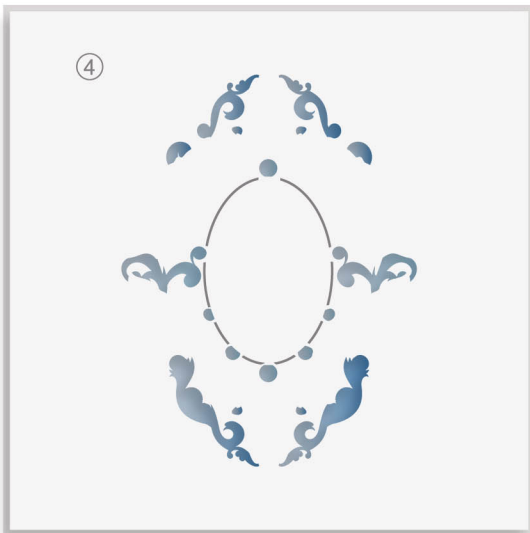

Magical Mirror
Embossing Folder + Stencil Set (4 in 1)

LAYERING GUIDE

3D Embossing Folder

+

+

+

+

=

Inks:

- Obsidian
- Evergreen
- Arctic
- Caribbean Sky
- Tide Blue
- Starlight

*45% actual size