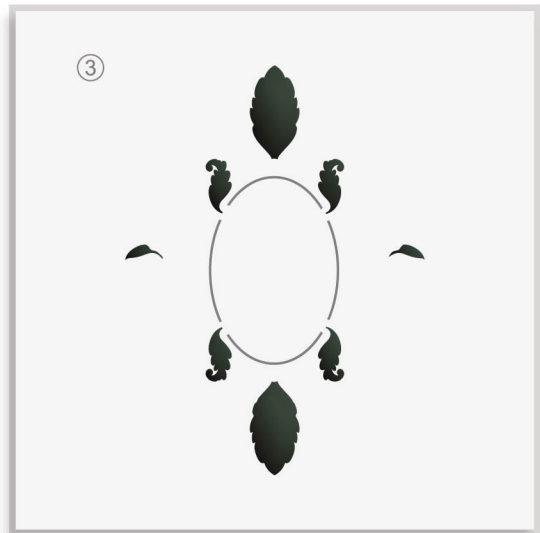

Magical Mirror
Embossing Folder + Stencil Set (4 in 1)

LAYERING GUIDE

3D Embossing Folder

+

+

+

+

=

Inks:

- Obsidian
- Evergreen
- Arctic
- Caribbean Sky
- Tide Blue
- Starlight

*45% actual size