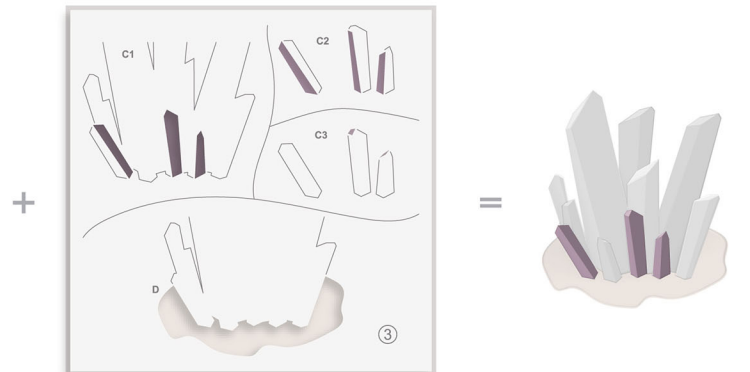

Shining Crystals

Embossing Folder + Stencil Set (3 in 1)

LAYERING GUIDE

Inks:

- | | | | |
|--|----------------|--|--------------|
| | Morning Frost | | Purple Wine |
| | Butternut | | Cosmic Berry |
| | Yellow Ochre | | Pale Mauve |
| | Milk Chocolate | | Amethyst |
| | Puffy Heart | | Grape Agate |

3D Embossing Folder

*40% actual size