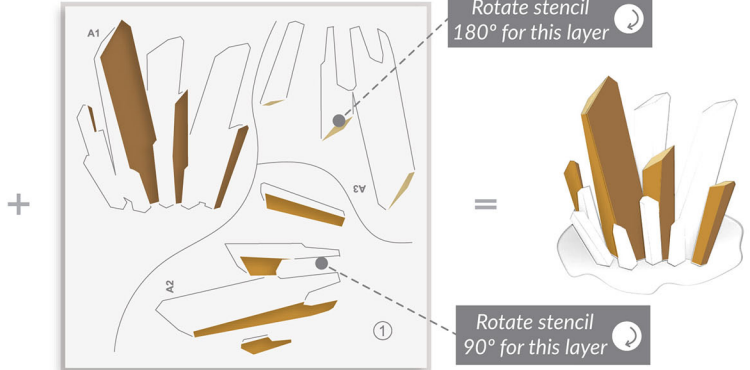

Shining Crystals

Embossing Folder + Stencil Set (3 in 1)

LAYERING GUIDE

Inks:

- | | | | |
|--|----------------|--|--------------|
| | Morning Frost | | Purple Wine |
| | Butternut | | Cosmic Berry |
| | Yellow Ochre | | Pale Mauve |
| | Milk Chocolate | | Amethyst |
| | Puffy Heart | | Grape Agate |

3D Embossing Folder

*40% actual size