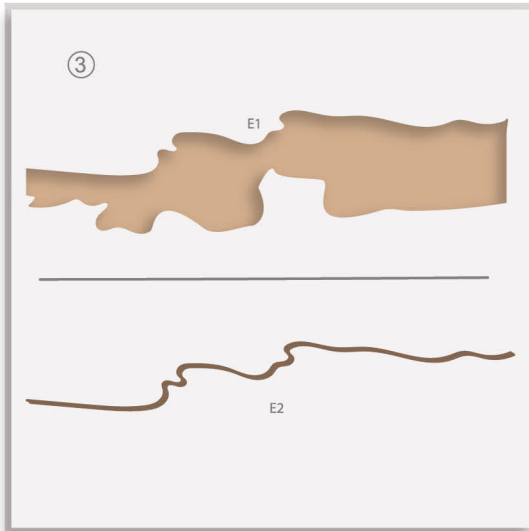

Caribbean Life
Layering Stencil Set (4 in 1)
LAYERING GUIDE

+

+

=

- Inks:**
- Mint Choc
 - Dew Drops
 - Aqualicious
 - Teal Cave
 - Rocky Shore
 - Mocha

*45% actual size