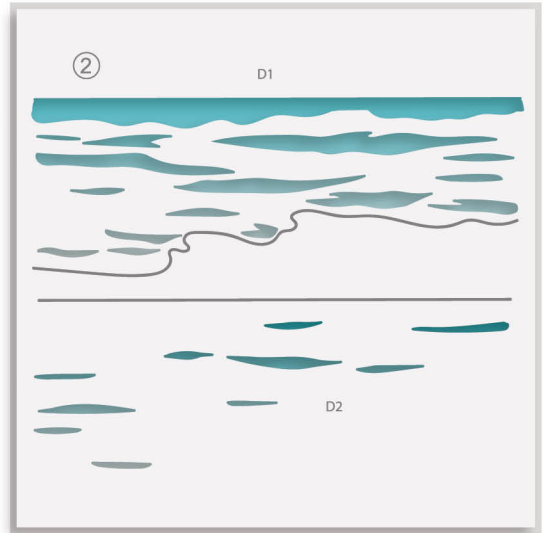

Caribbean Life
Layering Stencil Set (4 in 1)
LAYERING GUIDE

+

+

=

- Inks:**
- Mint Choc
 - Dew Drops
 - Aqualicious
 - Teal Cave
 - Rocky Shore
 - Mocha

*45% actual size