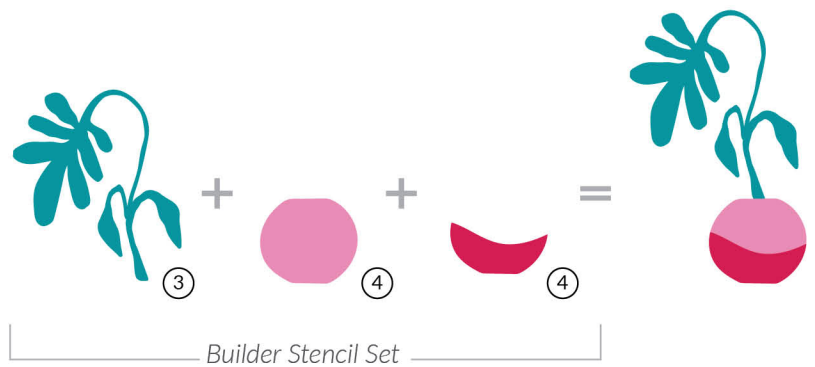

Vase Art
Builder Stencil Set (4 in 1)
LAYERING GUIDE

Inks:

- Teal Cave
- Honey Drizzle
- Pinkalicious
- Ruby Red
- Sea Breeze
- Sapphire
- Sunkissed
- Autumn Blaze
- Grass Field
- Mountain Pine

Assembled inspiration

*45% actual size