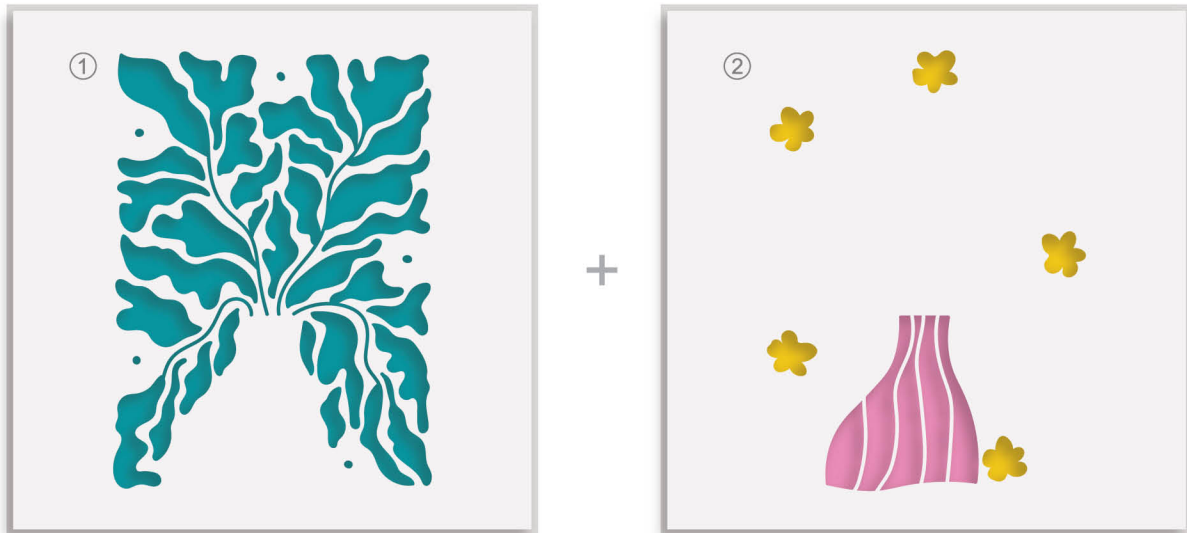

Vase Art
Builder Stencil Set (4 in 1)
LAYERING GUIDE

Inks:

- Teal Cave
- Honey Drizzle
- Pinkalicious
- Ruby Red
- Sea Breeze
- Sapphire
- Sunkissed
- Autumn Blaze
- Grass Field
- Mountain Pine

Assembled inspiration

*45% actual size