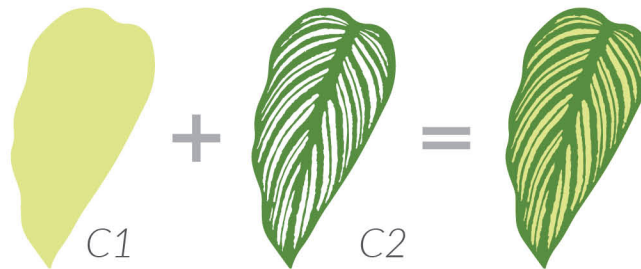

Rainforest Leaves Wreath Builder

Stamp Set

LAYERING GUIDE

Inks:

- Pistachio
- Mango Smoothie
- Limeade
- Grass Field
- Shadow Creek
- Evergreen

ASSEMBLED INSPIRATIONS

*70% actual size