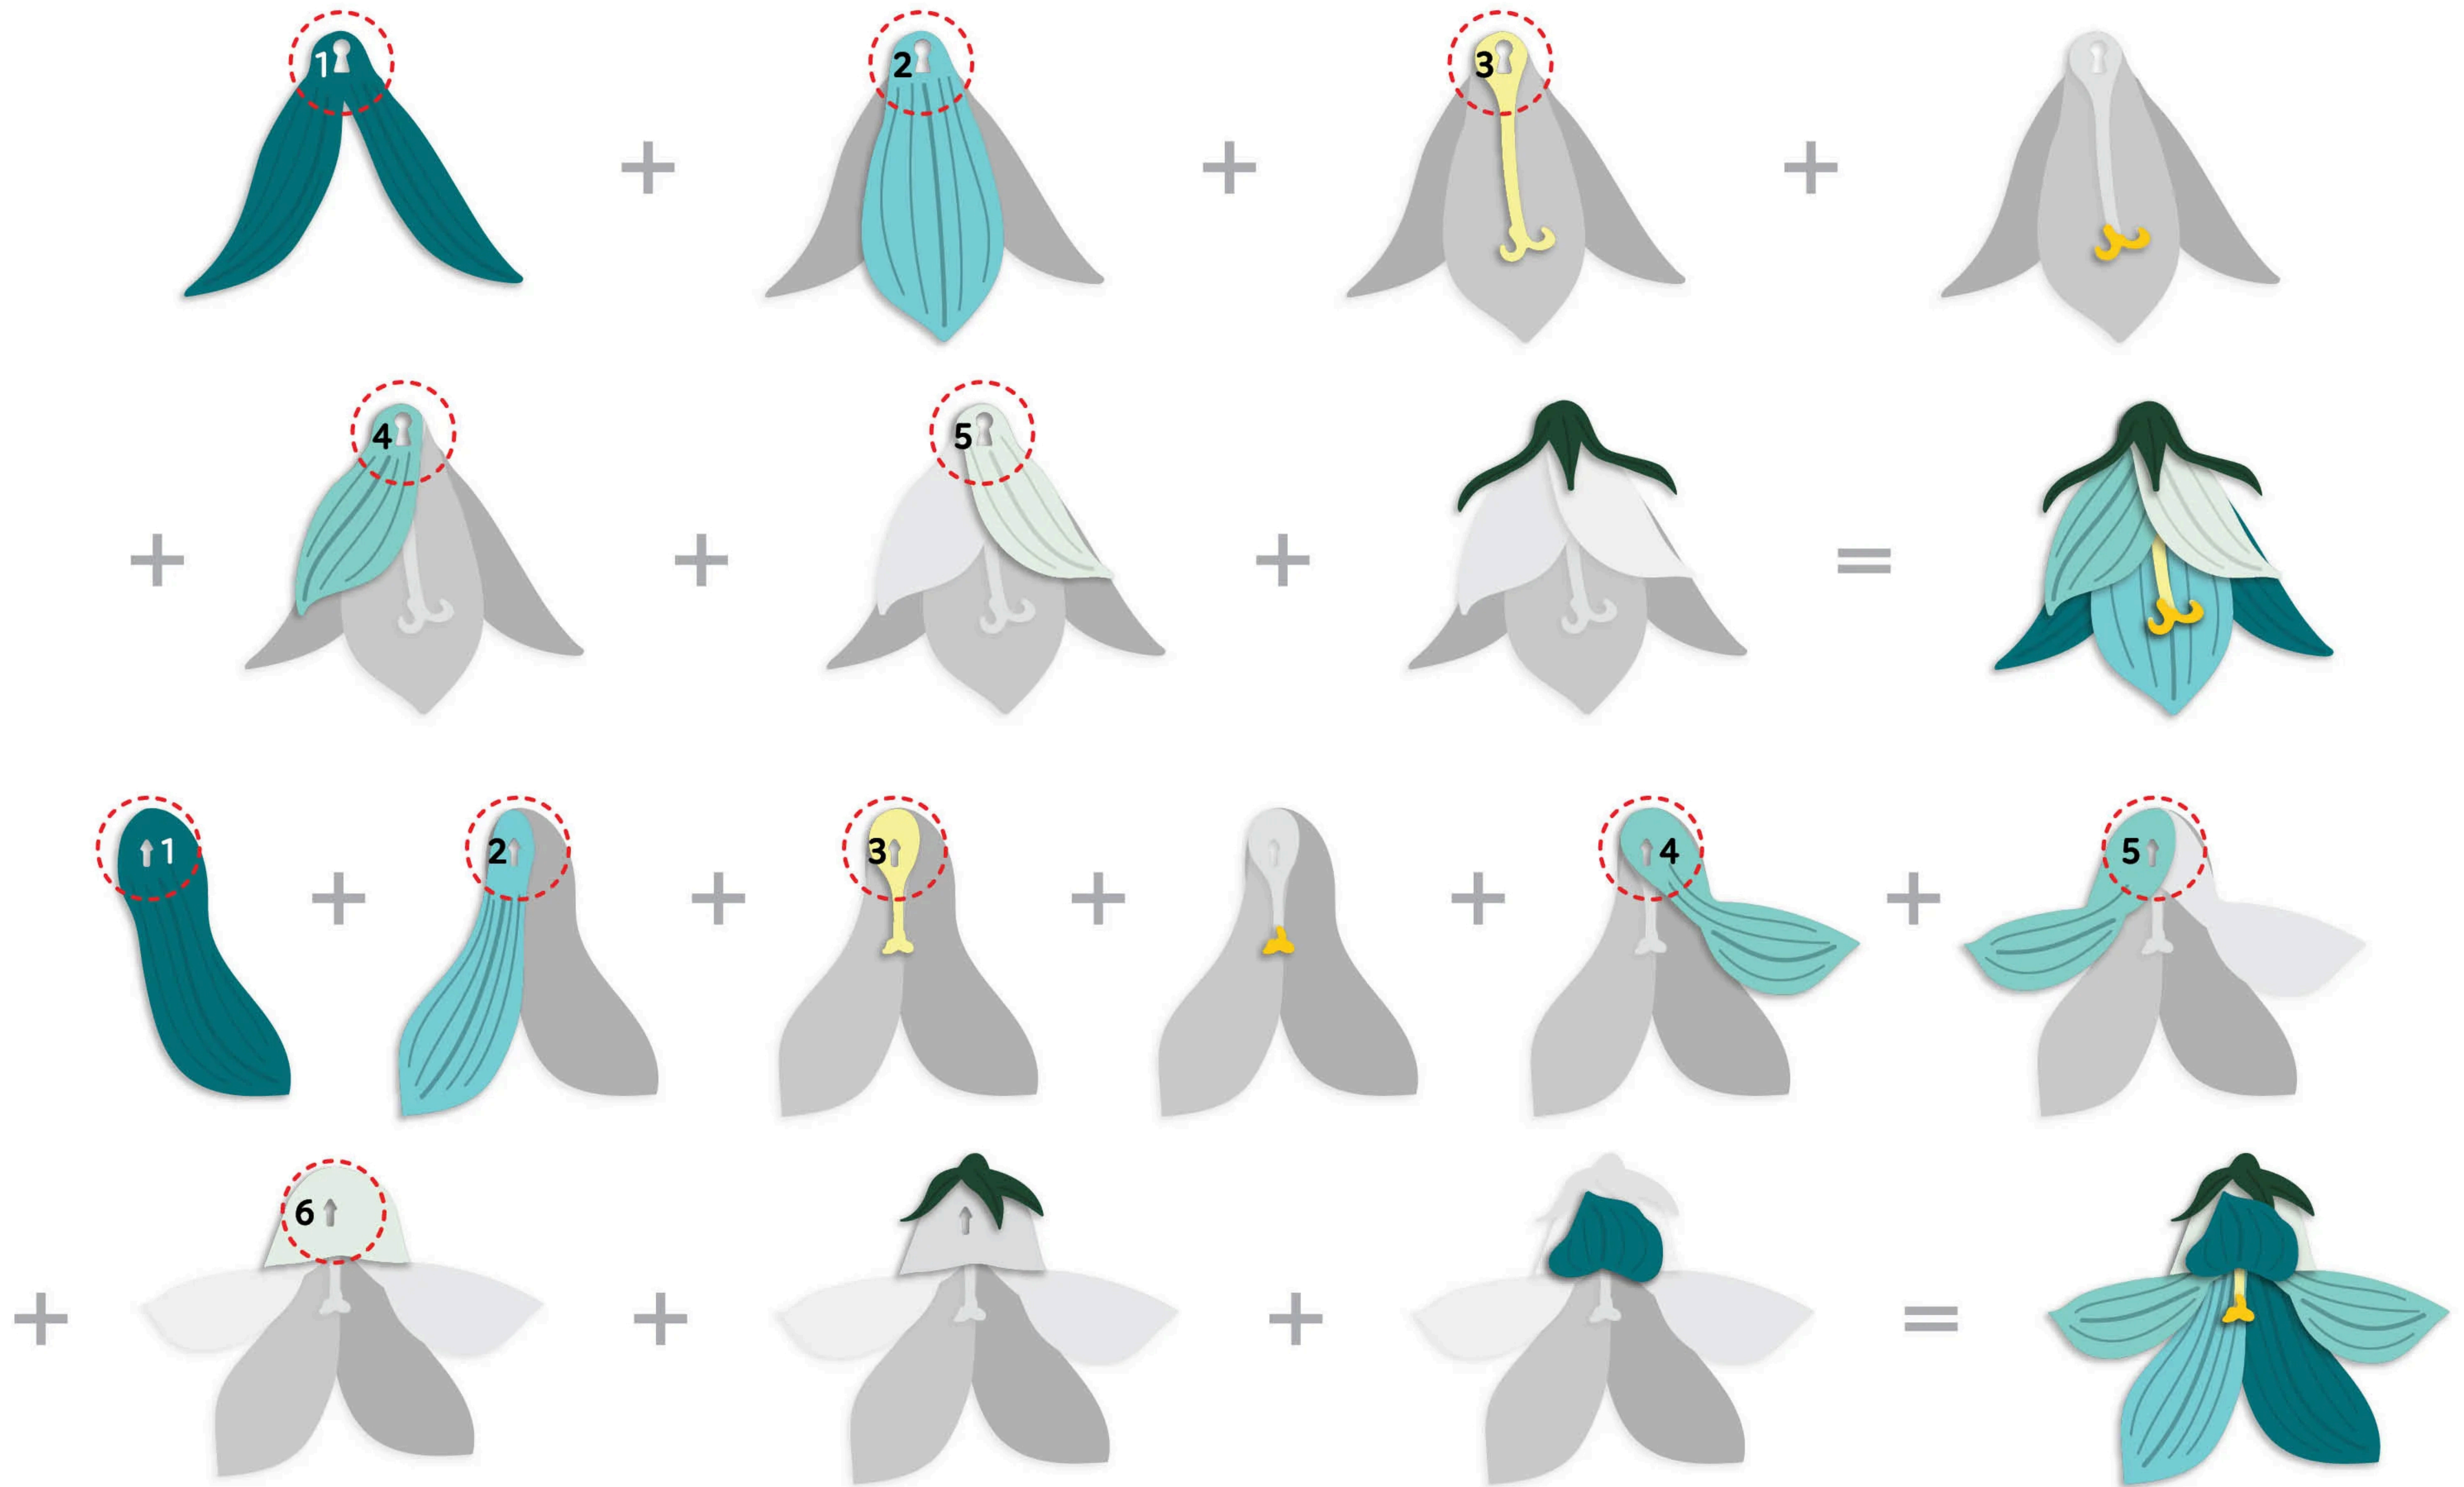

**Craft-A-Flower:**  
Bellflower Layering Die Set  
**LAYERING GUIDE**

**Cardstock:**

- Sea Shore Gradient Set
- Summer Afternoon Gradient Set
- Green Meadows Gradient Set

\*60% actual size