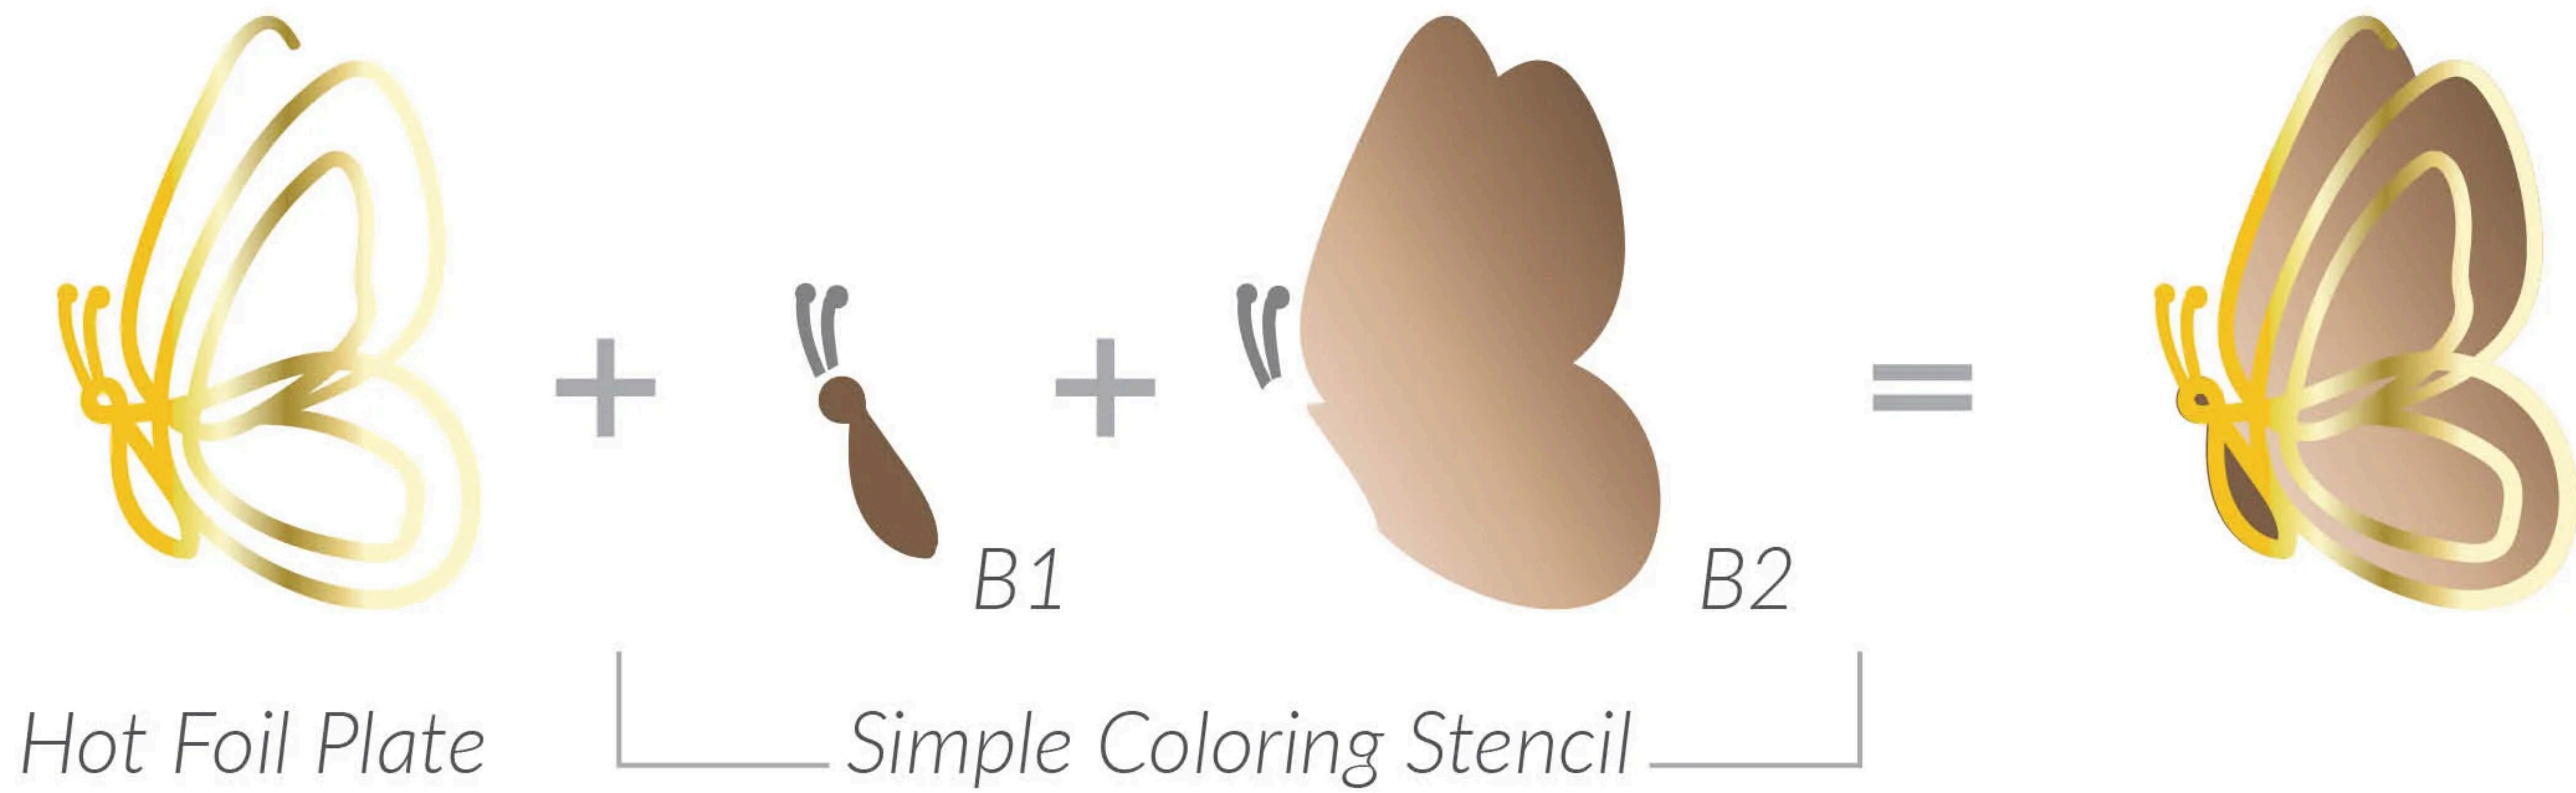

Shimmery Butterflies
Simple Coloring Stencil + Hot Foil Plate

LAYERING GUIDE

Inks:

- Mountain Mist
- Volcano Lake
- Lagoon
- Emerald
- Sand Dunes
- Rocky Shore
- Mocha
- Espresso
- Pink Diamond
- Pinkalicious
- Rubellite
- Razzleberry

Other:

- Hot Foil Roll - Brass

*75% actual size