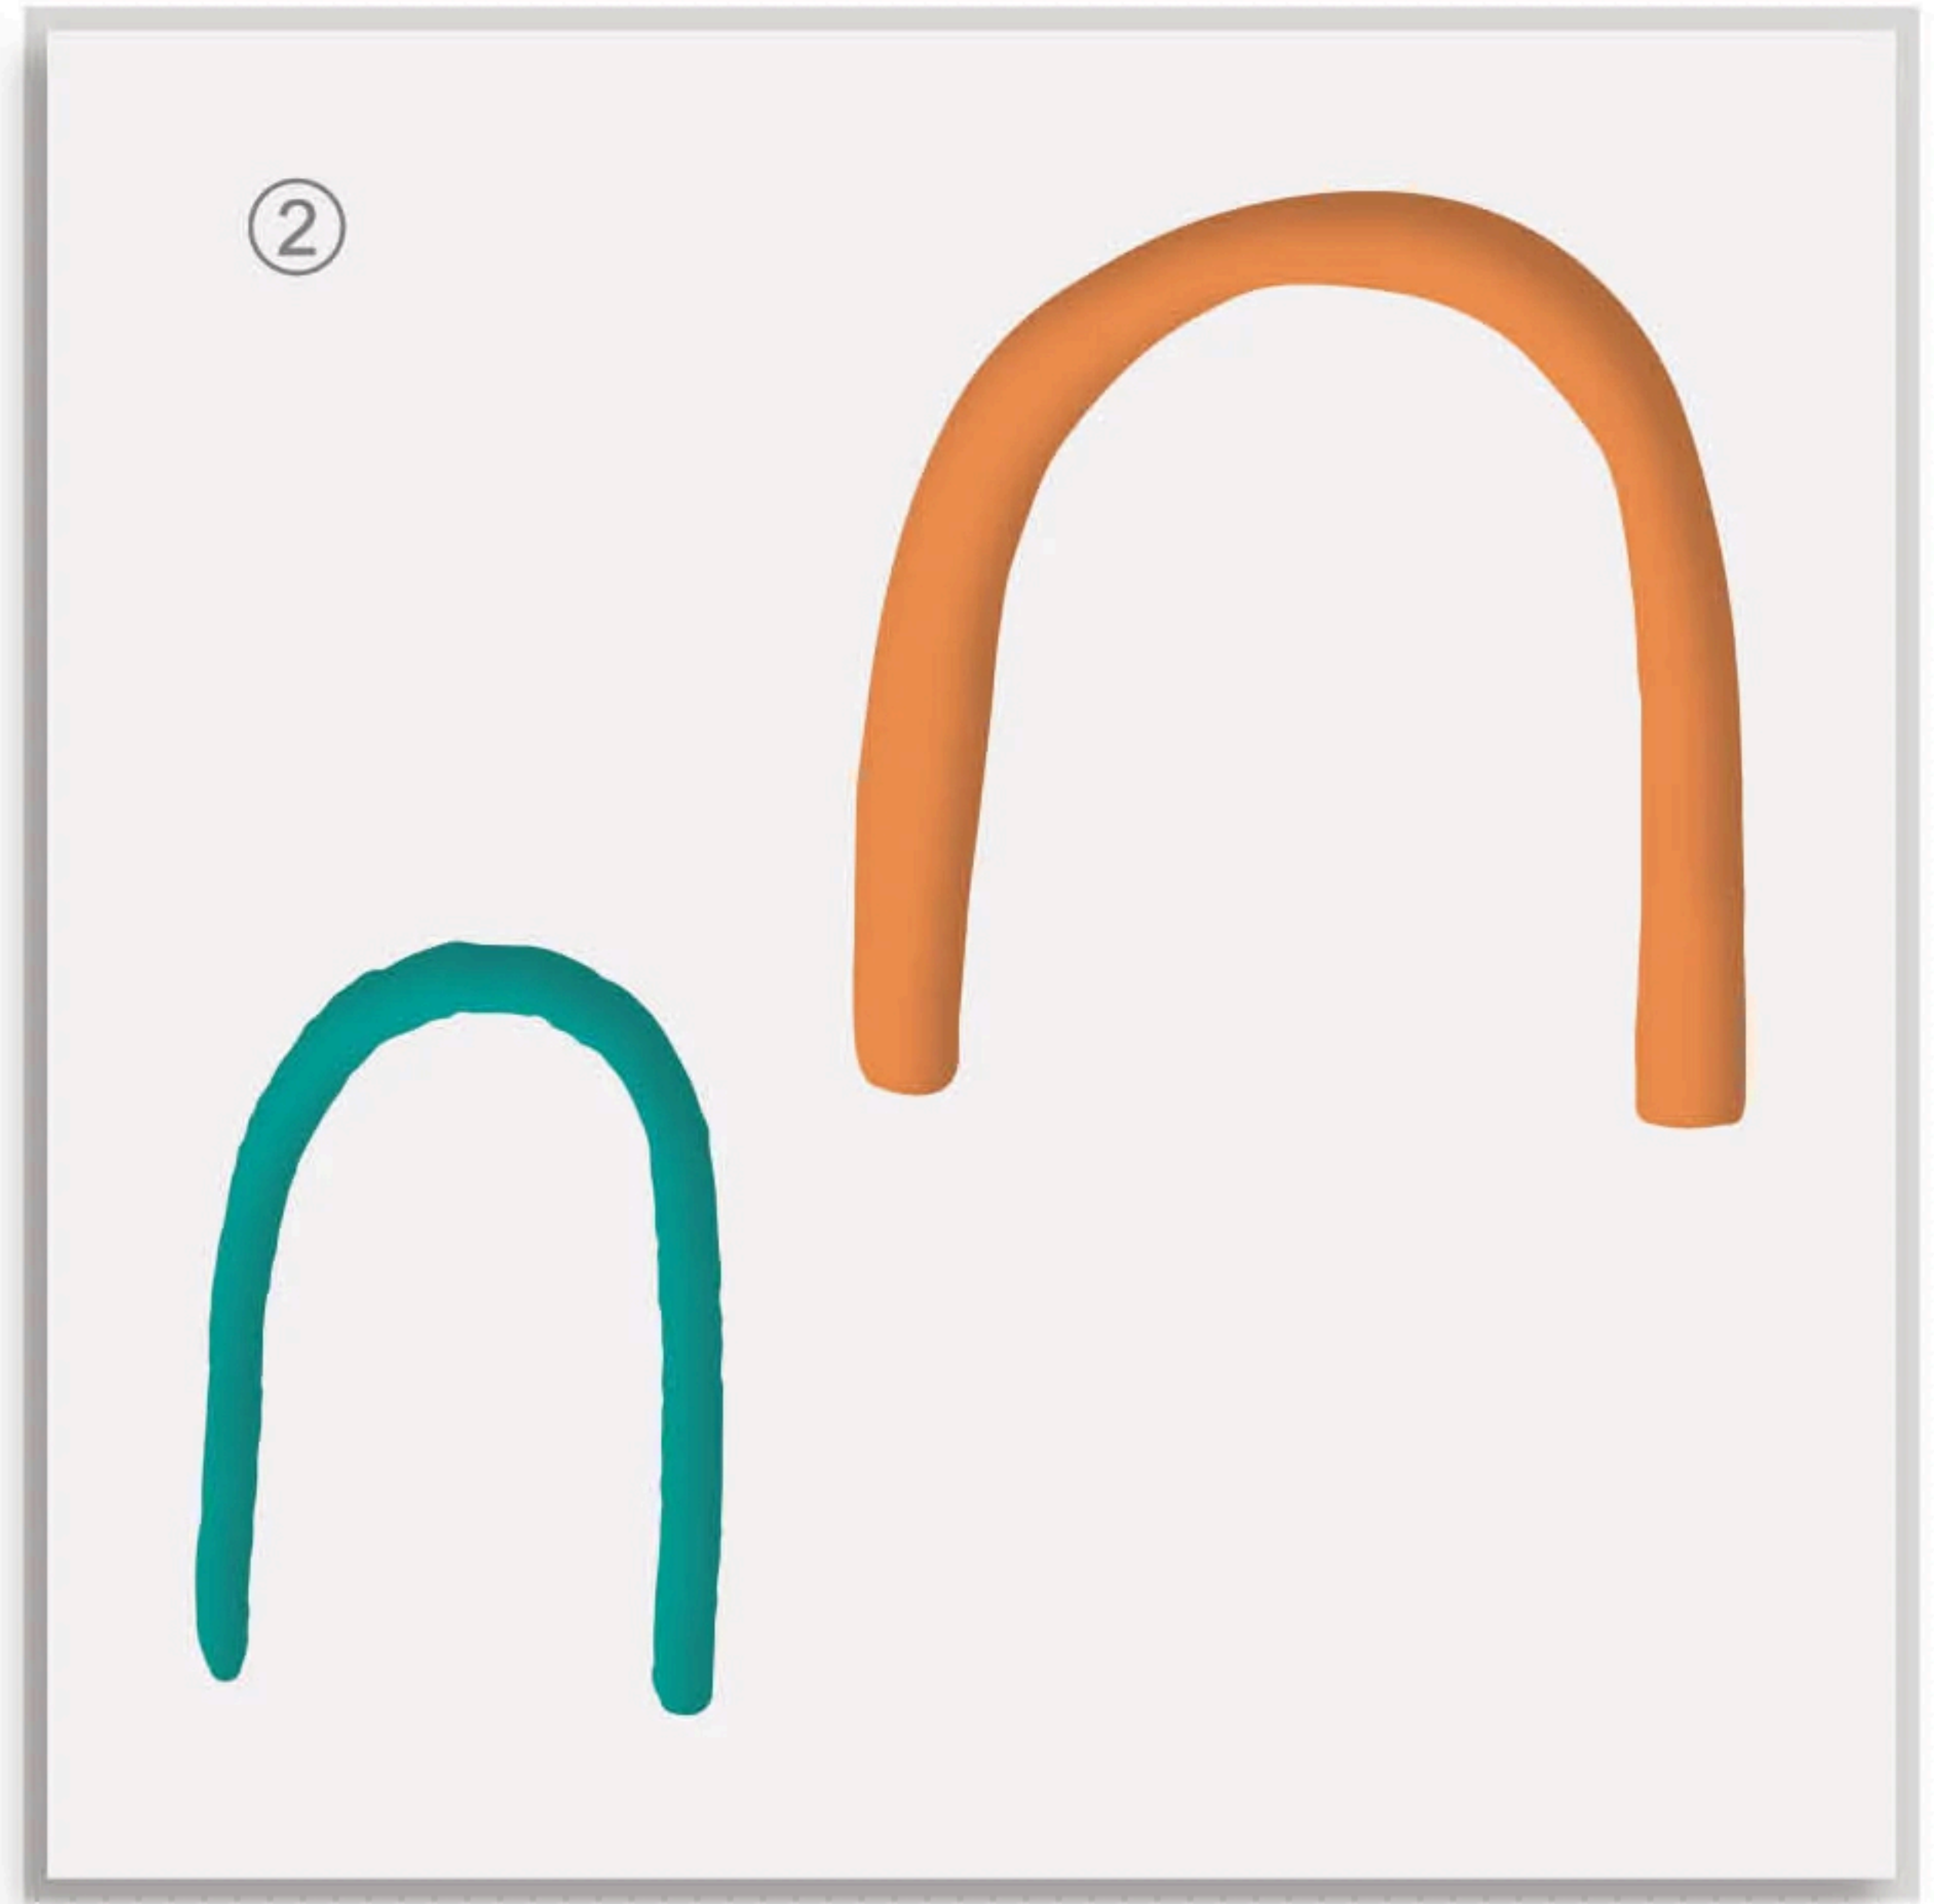

Through the Rainbow  
Stamp and Stencil Set  
**LAYERING GUIDE**

+

+

=

Through the Rainbow Stamp Set

ASSEMBLED INSPIRATIONS

- Inks:
- Obsidian
  - Magenta
  - Orange Cream
  - Warm Sunshine
  - Lagoon

\*50% actual size