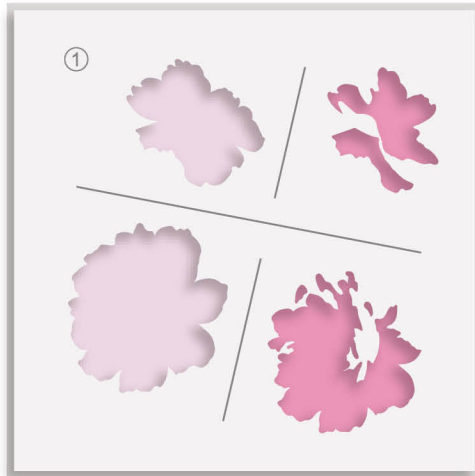

Watercolor Roses
Layering Stencil Set (3 in 1)

LAYERING GUIDE

Inks:

- | | |
|---|--|
|  Rose Quartz |  Cosmic Berry |
|  Puffy Heart |  Sweet Leaf |
|  Purple Wine |  Hunter Green |

*40% actual size