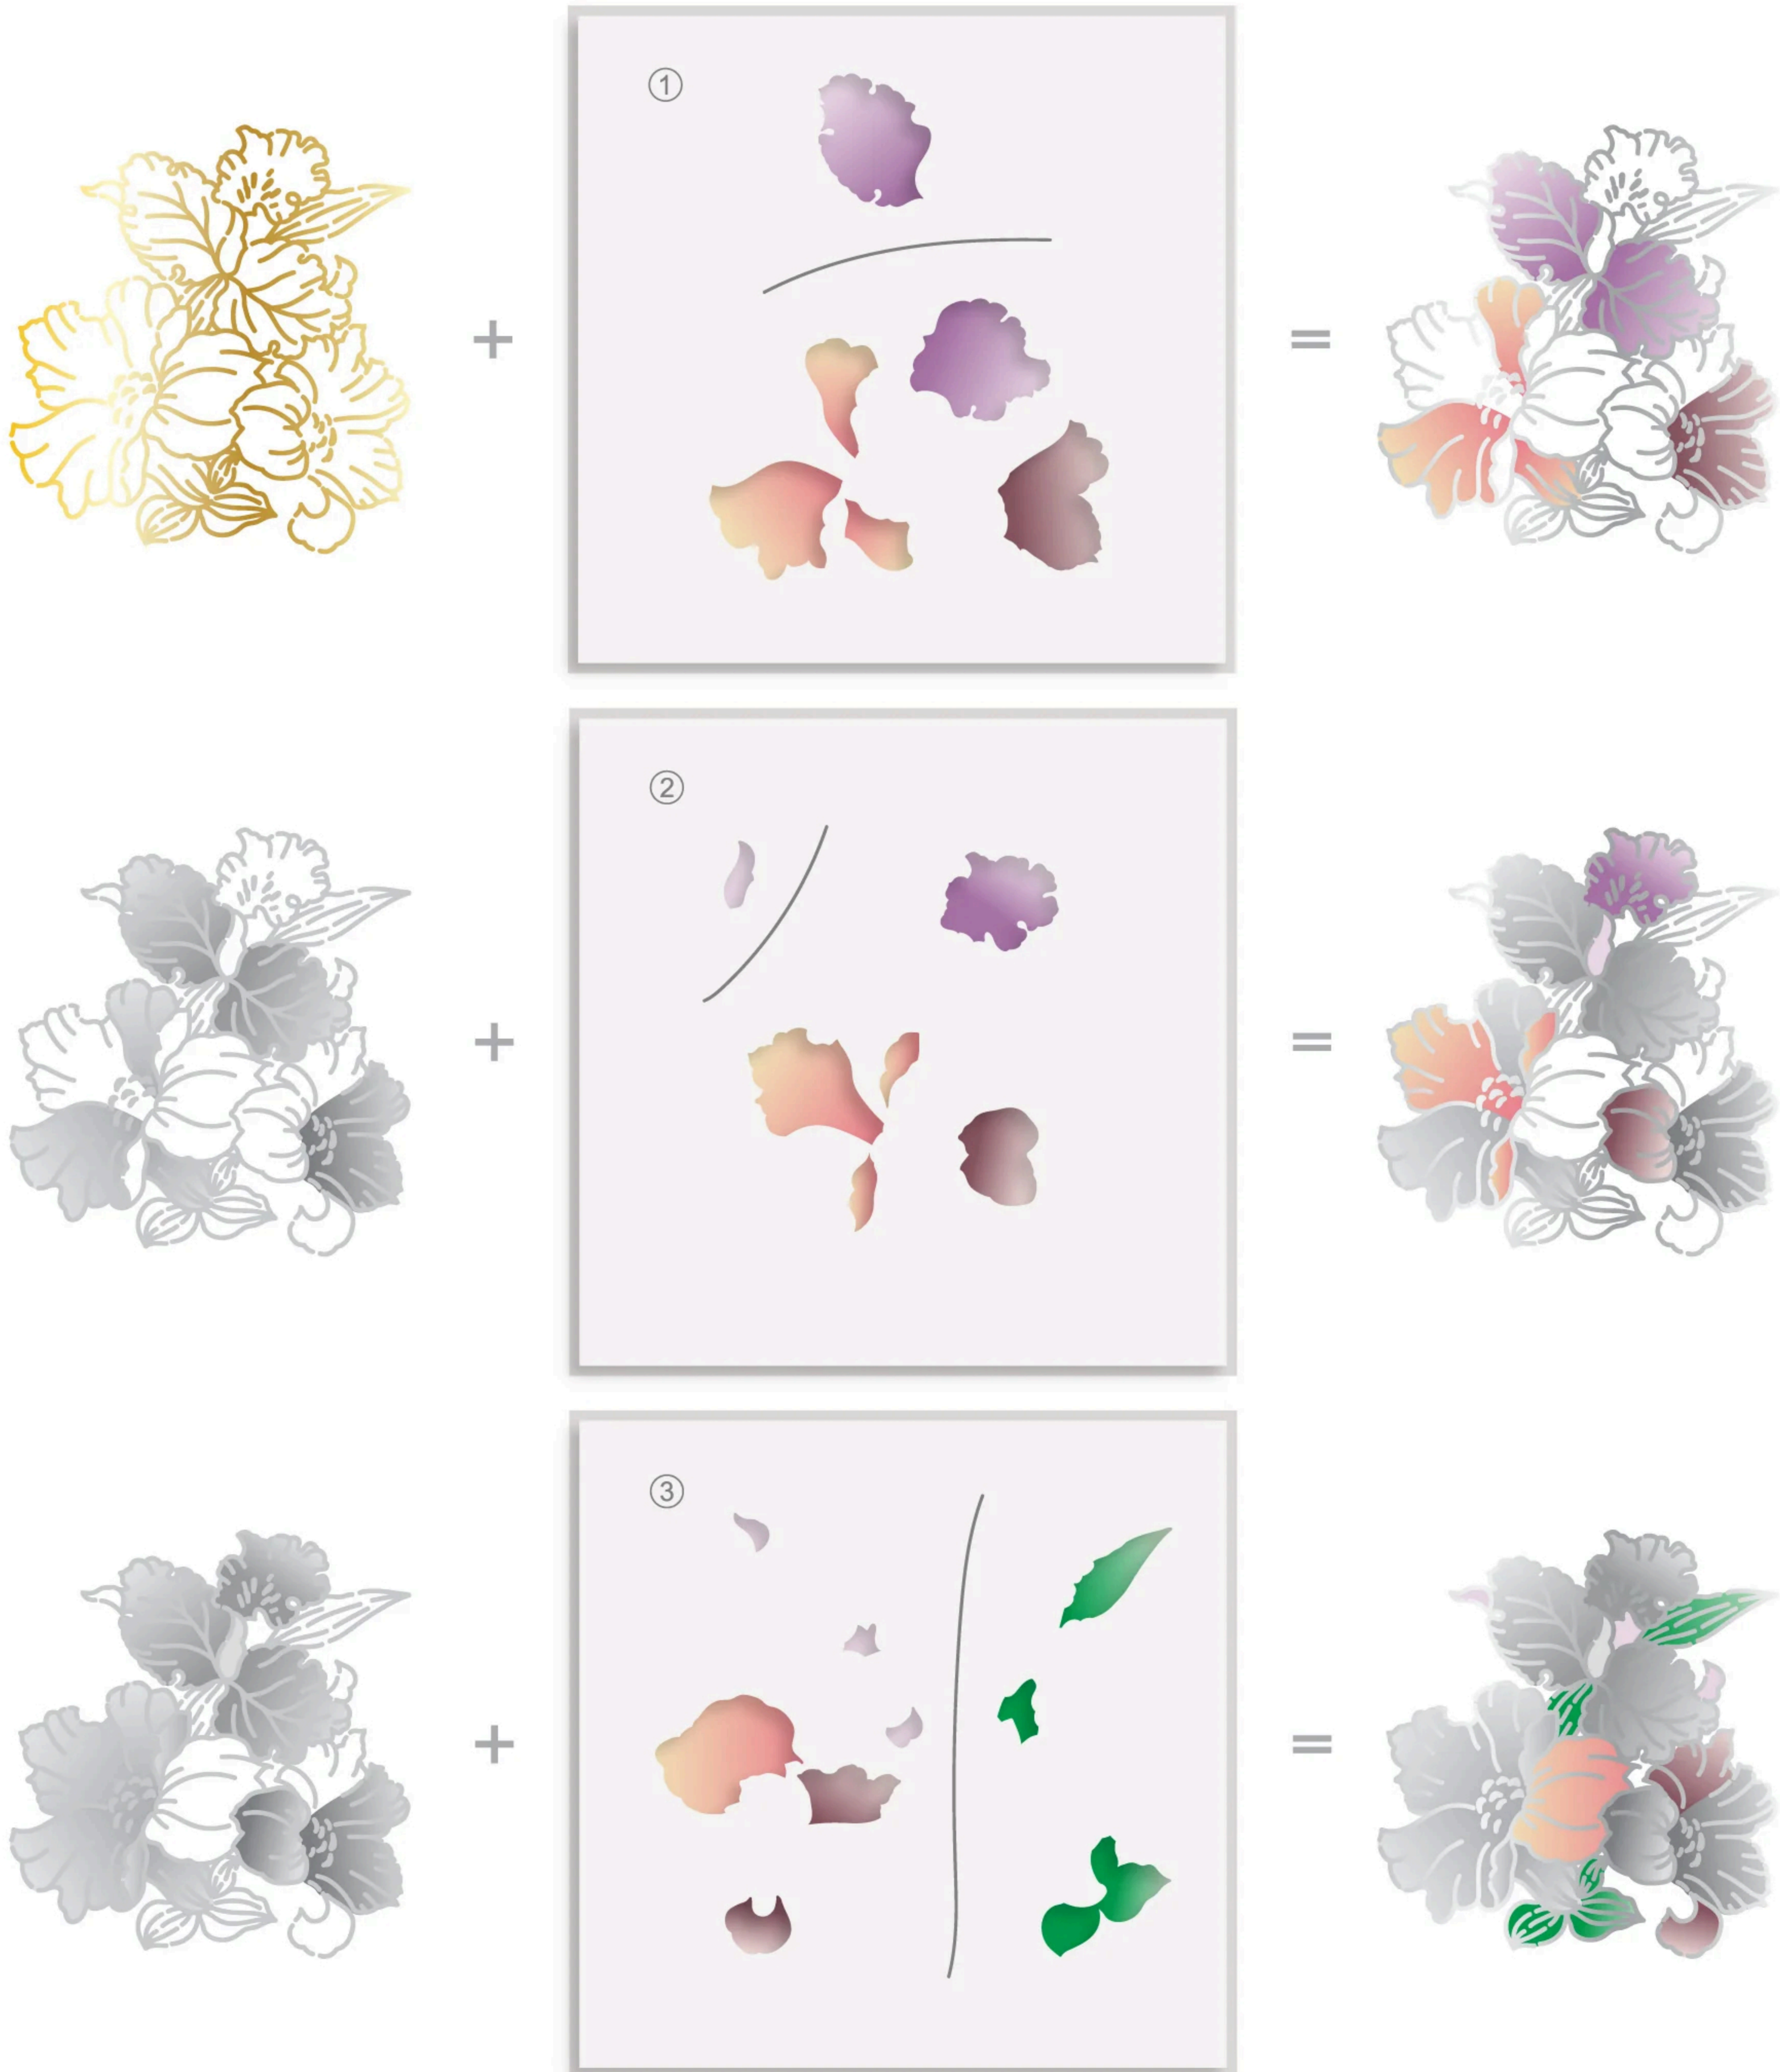

**Spark Joy: Festive Flowers**  
Stencil + Hot Foil Plate Set

**LAYERING GUIDE**

**Inks:**

- |   |  |
|---|--|
|  Vanilla Cream |  Minty Mint |
|  Coral Bliss   |  Just Green |
|  Pink Sand     |  |
|  Redwood       |  |
|  Soft Lilac    |  |
|  Deep Iris     |  |

**Other:**

- |   |
|---|
|  Hot Foil Roll |
|  Brushed Gold  |

\*35% actual size