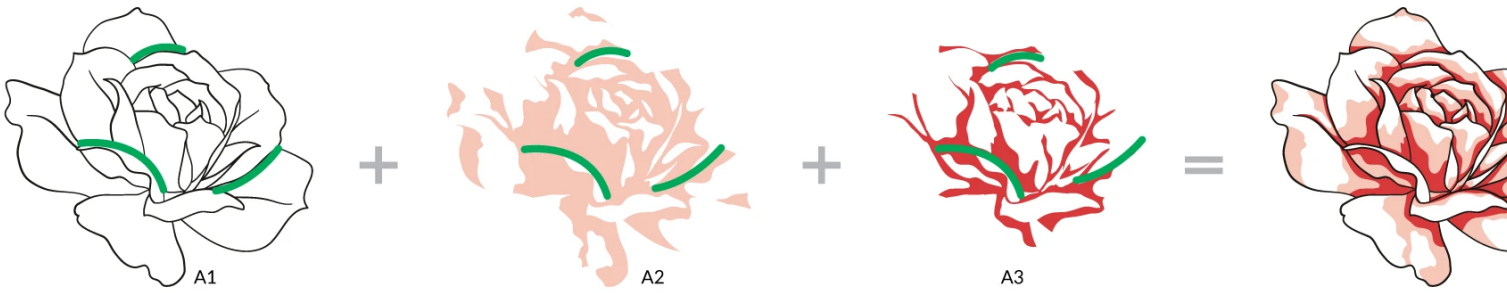

Craft Your Life Project Kit - Garden Rose Stamp Set Layering Guide

- Inks:
- Jet Black
 - Pastel Sunrise
 - Heart Beat