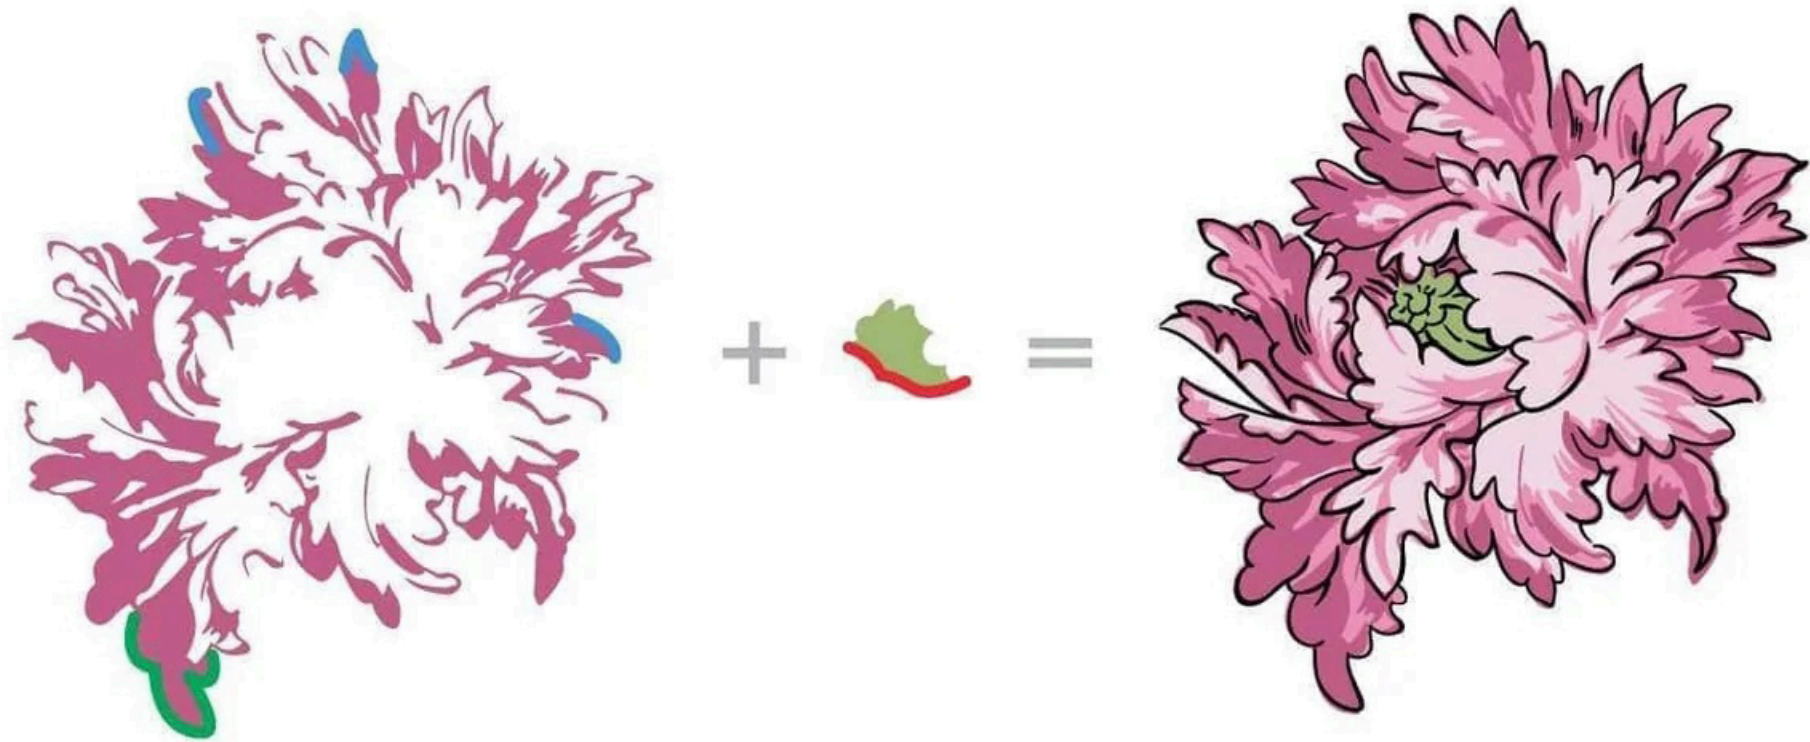

Majestic Bloom Stamp Set Layering Guide

- Inks:
- Rose Quartz
 - Puffy Heart
 - Purple Wine
 - Frayed Leaf
 - Forest Glades
 - Evergreen